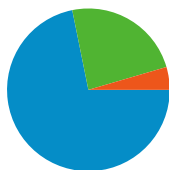

Traffic Sources Overview

- **Referring Sites**
  1,205.00 (71.81%)
- **Search Engines**
  397.00 (23.66%)
- **Direct Traffic**
  76.00 (4.53%)

All Traffic Sources

Source/Medium	Visits	% visits
elonphoenix.com / referral	1,033	61.56%
google / organic	361	21.51%
elon.edu / referral	83	4.95%
(direct) / (none)	76	4.53%
images.google.com / referral	54	3.22%

New vs. Returning

Visitor Type	Visits	% visits
New Visitor	1,362	81.17%
Returning Visitor	316	18.83%