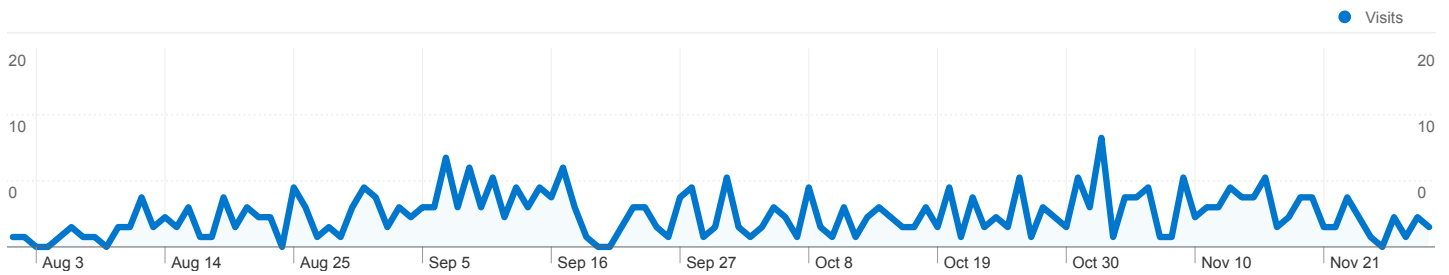

Pages on this site were viewed a total of 4,937 times

 **4,937** Pageviews

 **3,908** Unique Views

 **49.17%** Bounce Rate

Top Content

Pages	Pageviews	% Pageviews
/phanatics/index.php	1,563	31.66%
/phanatics/photos/index.php	497	10.07%
/phanatics/students/index.php	440	8.91%
/phanatics/events/index.php	248	5.02%
/phanatics/alumni/index.php	239	4.84%

All traffic sources sent a total of 1,678 visits

4.53% Direct Traffic

71.81% Referring Sites

23.66% Search Engines

- Referring Sites
1,205.00 (71.81%)
- Search Engines
397.00 (23.66%)
- Direct Traffic
76.00 (4.53%)

Search sent 397 total visits via 226 keywords

Site Usage

Visits 397 % of Site Total: 23.66%	Pages/Visit 2.47 Site Avg: 2.94 (-15.93%)	Avg. Time on Site 00:00:59 Site Avg: 00:01:05 (-9.10%)	% New Visits 84.63% Site Avg: 80.99% (4.50%)	Bounce Rate 62.97% Site Avg: 49.17% (28.08%)	
Keyword	Visits	Pages/Visit	Avg. Time on Site	% New Visits	Bounce Rate
photos	48	2.88	00:01:22	68.75%	50.00%
phoenix phanatics	26	5.69	00:03:14	69.23%	19.23%
pictures	25	2.80	00:00:50	96.00%	32.00%
organization fair	14	1.14	00:00:20	78.57%	85.71%
dr. danielley	10	2.00	00:00:29	80.00%	80.00%
elon college fighting christians	8	1.50	00:00:06	87.50%	87.50%
elon university mascot	8	1.62	00:00:27	100.00%	62.50%
phanatics	6	2.50	00:00:54	83.33%	50.00%
phoenix 14	6	1.17	00:00:01	83.33%	83.33%
elon motto	5	1.00	00:00:00	100.00%	100.00%