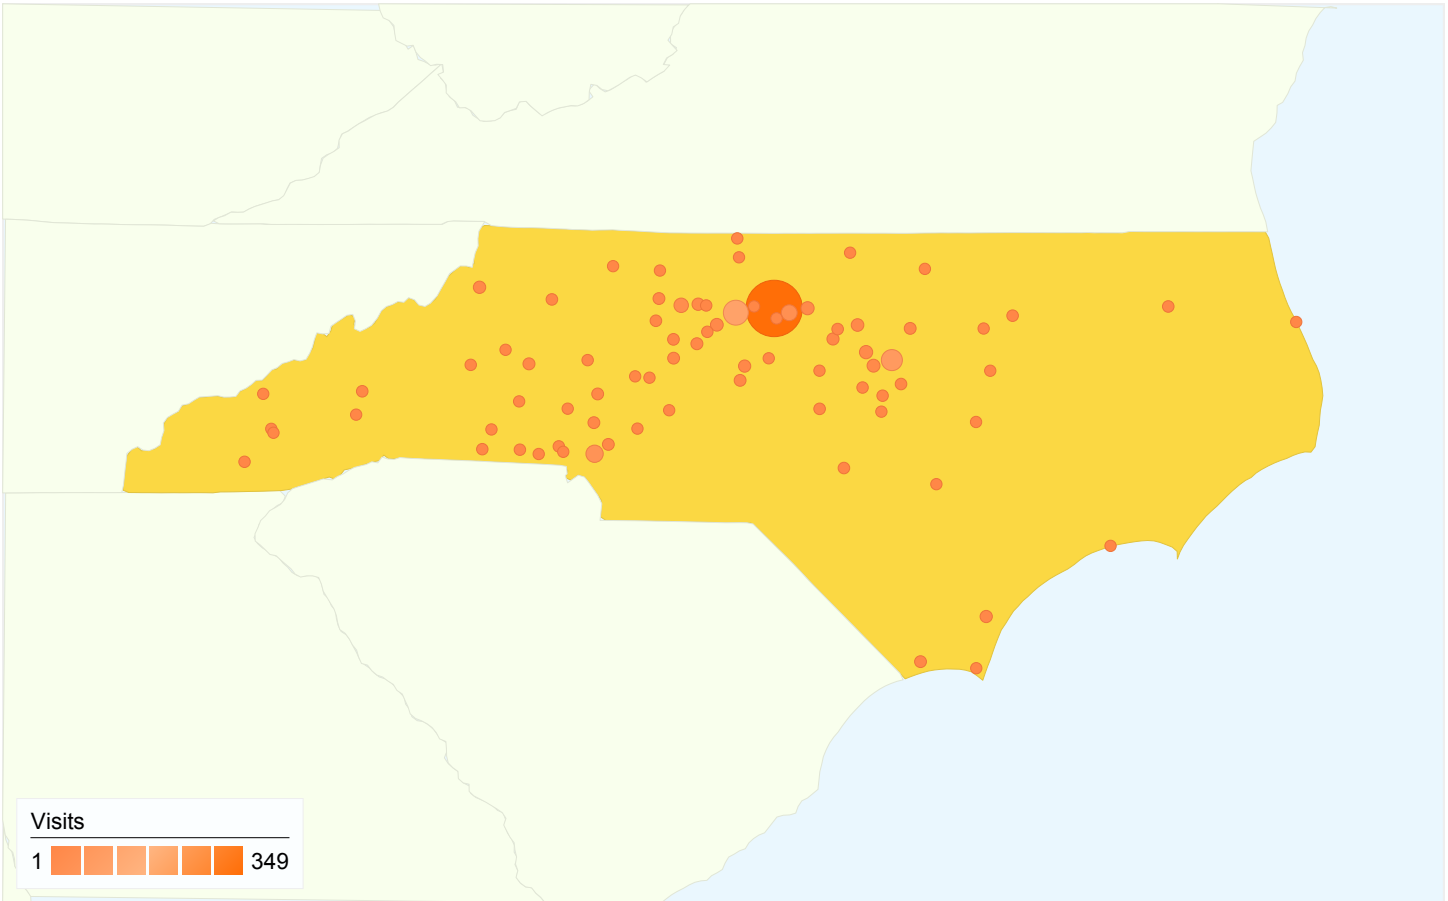

All traffic sources sent a total of 1,678 visits

4.53% Direct Traffic

71.81% Referring Sites

23.66% Search Engines

- Referring Sites
1,205.00 (71.81%)
- Search Engines
397.00 (23.66%)
- Direct Traffic
76.00 (4.53%)

Top Traffic Sources

Sources	Visits	% visits	Keywords	Visits	% visits
elonphoenix.com (referral)	1,033	61.56%	photos	48	12.09%
google (organic)	361	21.51%	phoenix phanatics	26	6.55%
elon.edu (referral)	83	4.95%	pictures	25	6.30%
(direct) ((none))	76	4.53%	organization fair	14	3.53%
images.google.com (referral)	54	3.22%	dr. danieley	10	2.52%

1 - 10 of 226

This state sent 884 visits via 78 cities

Site Usage

City	Visits	Pages/Visit	Avg. Time on Site	% New Visits	Bounce Rate
Elon College	349	3.01	00:01:05	73.07%	47.28%
Greensboro	106	3.10	00:01:12	80.19%	43.40%
Raleigh	76	3.45	00:01:14	69.74%	42.11%
Charlotte	47	3.19	00:01:18	80.85%	42.55%
Graham	36	2.81	00:01:17	94.44%	38.89%
Winston Salem	25	2.36	00:01:00	92.00%	56.00%
Morrisville	16	3.25	00:01:30	50.00%	12.50%
Mebane	15	2.47	00:00:21	93.33%	53.33%
Cary	13	5.00	00:01:36	76.92%	30.77%